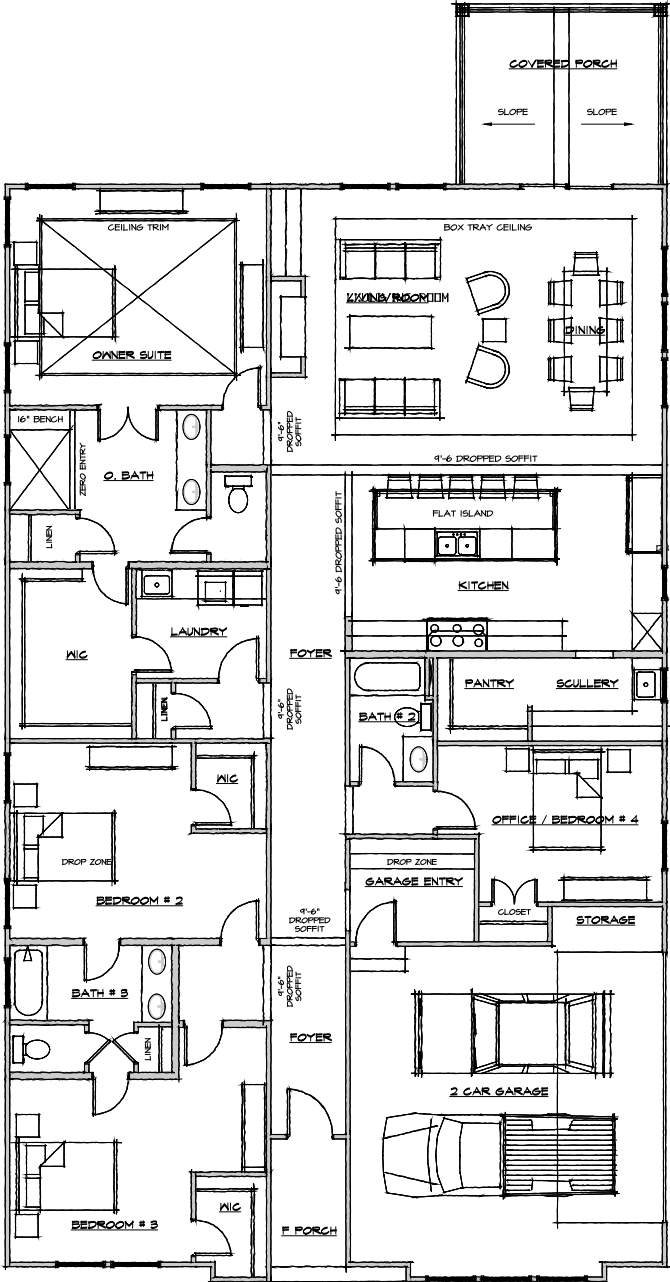

THE ANNA MAE

First Floor Plan

MAMARO Residential Design, LLC
Design | Interior Design | Construction
704-661-2623 | www.mamaroresidentialdesign.com

FIRST FLOOR 2650 S.F.
TOTAL HEATED 2650 S.F.

Copyright MAMARO RESIDENTIAL DESIGN, LLC 2024 ©
DRAWINGS ARE NOT TO SCALE