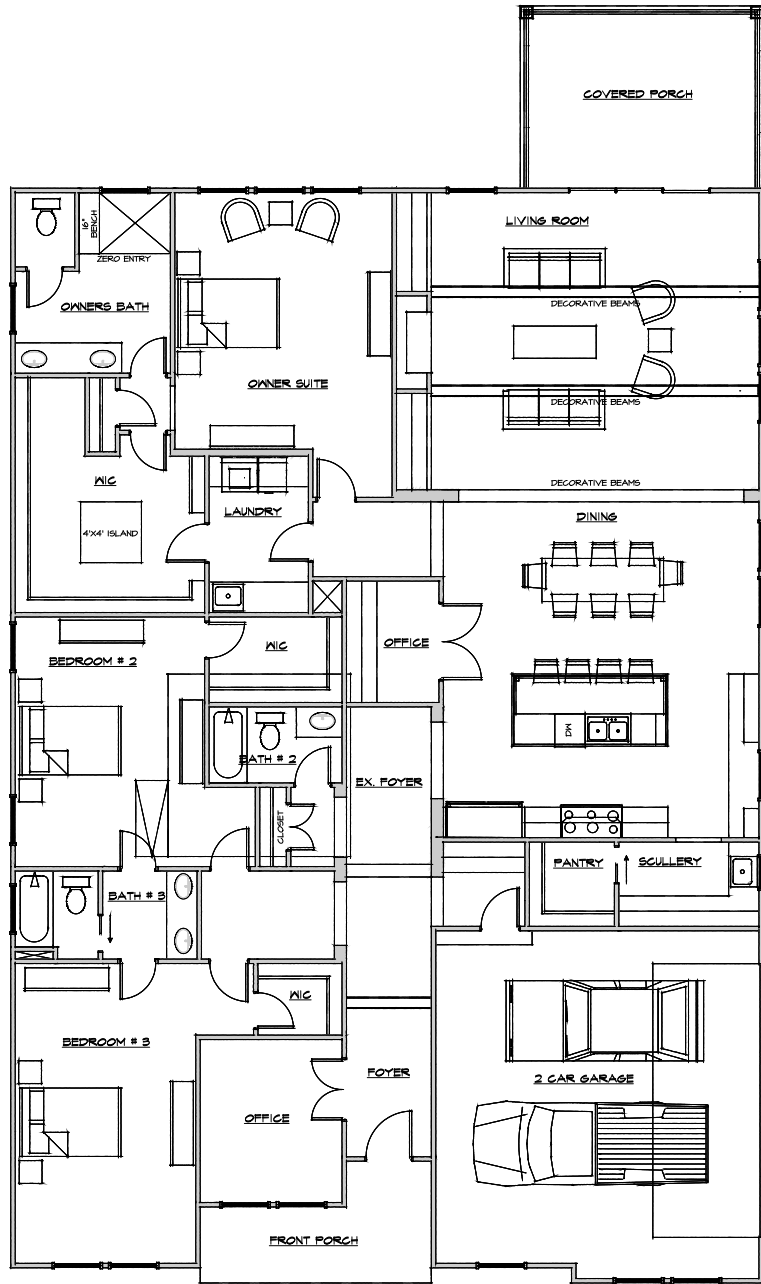

THE ELISE MANOR

First Floor Plan

MAMARO Residential Design, LLC
Design | Interior Design | Construction
704-661-2623 | www.mamaroresidentialdesign.com

FIRST FLOOR 2453 SF.
TOTAL HEATED 2453 SF.

DRAWINGS ARE NOT TO SCALE